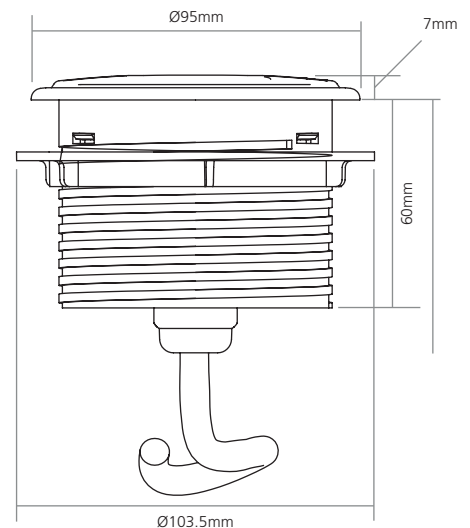

With its innovative design, PortHole is ideal for adapting an existing 80mm cable hole to allow a single power socket and a choice of keystones to be fitted to a desk with a simple screw fit mechanism.

## PortHole Power, Data and USB Charging Module

Choice of USB, HDMI, Data, Mini Jack or USB Charging

Independently certified to comply with BS 5733

Individual fused power socket (3.15A or 5A options)

Available with matching surround to deflect spillages

### Features

- Available with a choice of black, white and grey plastic fascia with matching surrounded
- Unit complies with BS 5733
- All standard options are supplied with a 1m mains lead to 3 pole connector (3m data lead and 2m USB lead where appropriate)
- Requires a separate mains lead if connected directly to a wall or floor socket
- Easy to retrofit, incorporates an under desk, hand tightened barrel nut to fix unit in place
- USB charging option complies with the latest charging standard (BS EN 62684 Interoperability specifications of common external power supply (EPS) for use with data-enabled mobile telephones)
- Designed to fit any desk thickness between 12mm and 50mm