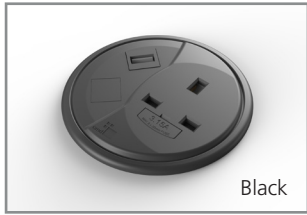

Black

PortHole is now available with matching surround. Please speak to a member of our sales team for more information.

Code	Colour	Description
90P100007GST	Black/Black Surround	1 x UK Power Socket Power socket 3.15A individually fused with 1m mains lead to 3 Pole connector
90P100008GST	Grey/Grey Surround	
90P125417GST	White/White Surround	
90PD90878GST	Black/Black Surround	1 x UK Power Socket, 1 x RJ45 Cat6 Socket Power socket 3.15A individually fused with 1m mains lead to 3 Pole connector and 3m data lead
90PD100001GST	Grey/Grey Surround	
90PD100002GST	White/White Surround	
90PD102253GST	Black/Black Surround	1 x UK Power Socket, 2 x RJ45 Cat6 Sockets Power socket 3.15A individually fused with 1m mains lead to 3 Pole connector and 2 x 3m data leads
90AV97745GST	Grey/Grey Surround	
90PD105196GST	White/White Surround	
90AV100001GST	Black/Black Surround	1 x UK Power Socket, 1 x USB Socket (Data transfer) Power socket 3.15A individually fused with 1m mains lead to 3 Pole connector and 2m USB lead
90AV100002GST	Grey/Grey Surround	
90AV100003GST	White/White Surround	
90AV95978GST	Black/Black Surround	1 x UK Power Socket, 2 x USB Sockets (Data transfer) Power socket 3.15A individually fused with 1m mains lead to 3 Pole connector and 2 x 2m USB leads
90AV100004GST	Grey/Grey Surround	
90AV94022GST	White/White Surround	
90AV100005GST	Black/Black Surround	1 x UK Power Socket, 1 x RJ45 Cat6 Socket, 1 x USB Socket (Data transfer) Power socket 3.15A individually fused with 1m mains lead to 3 Pole connector, 3m data lead and 2m USB lead
90AV100006GST	Grey/Grey Surround	
90AV82656GST	White/White Surround	

In Desk Power

Data Cables

Note: Separate data cables must be purchased when data sockets are required. Other cable lengths are available on request.