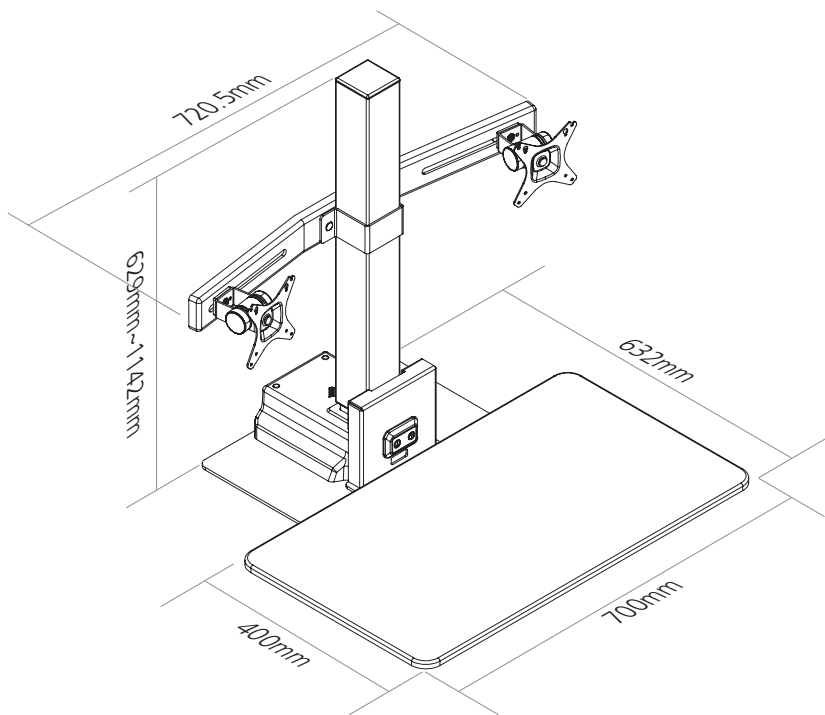

Active Electric Sit Stand Workstation

Active™ is our an electric sit stand workstation which has been designed to instantly convert most desks into a sit stand workspace. The product is quick and easy to assemble and provides a generous working surface that can be raised and lowered at the touch of a button.

ergo
solutions

Features

- Quick and easy assembly
- Converts any desk into a sit stand workstation
- Comes complete with a single and double supports
- Single option supports monitor weights up to 7kg and the double option supports monitor weights up to 14kg
- Travel range is 450mm \pm 5mm
- Travel time is approx. 11 seconds
- The product life cycle is 10,000+

Dimensions

Code	Colour	Description
55E007	White	Active Single and Double Electric Sit Stand Workstation