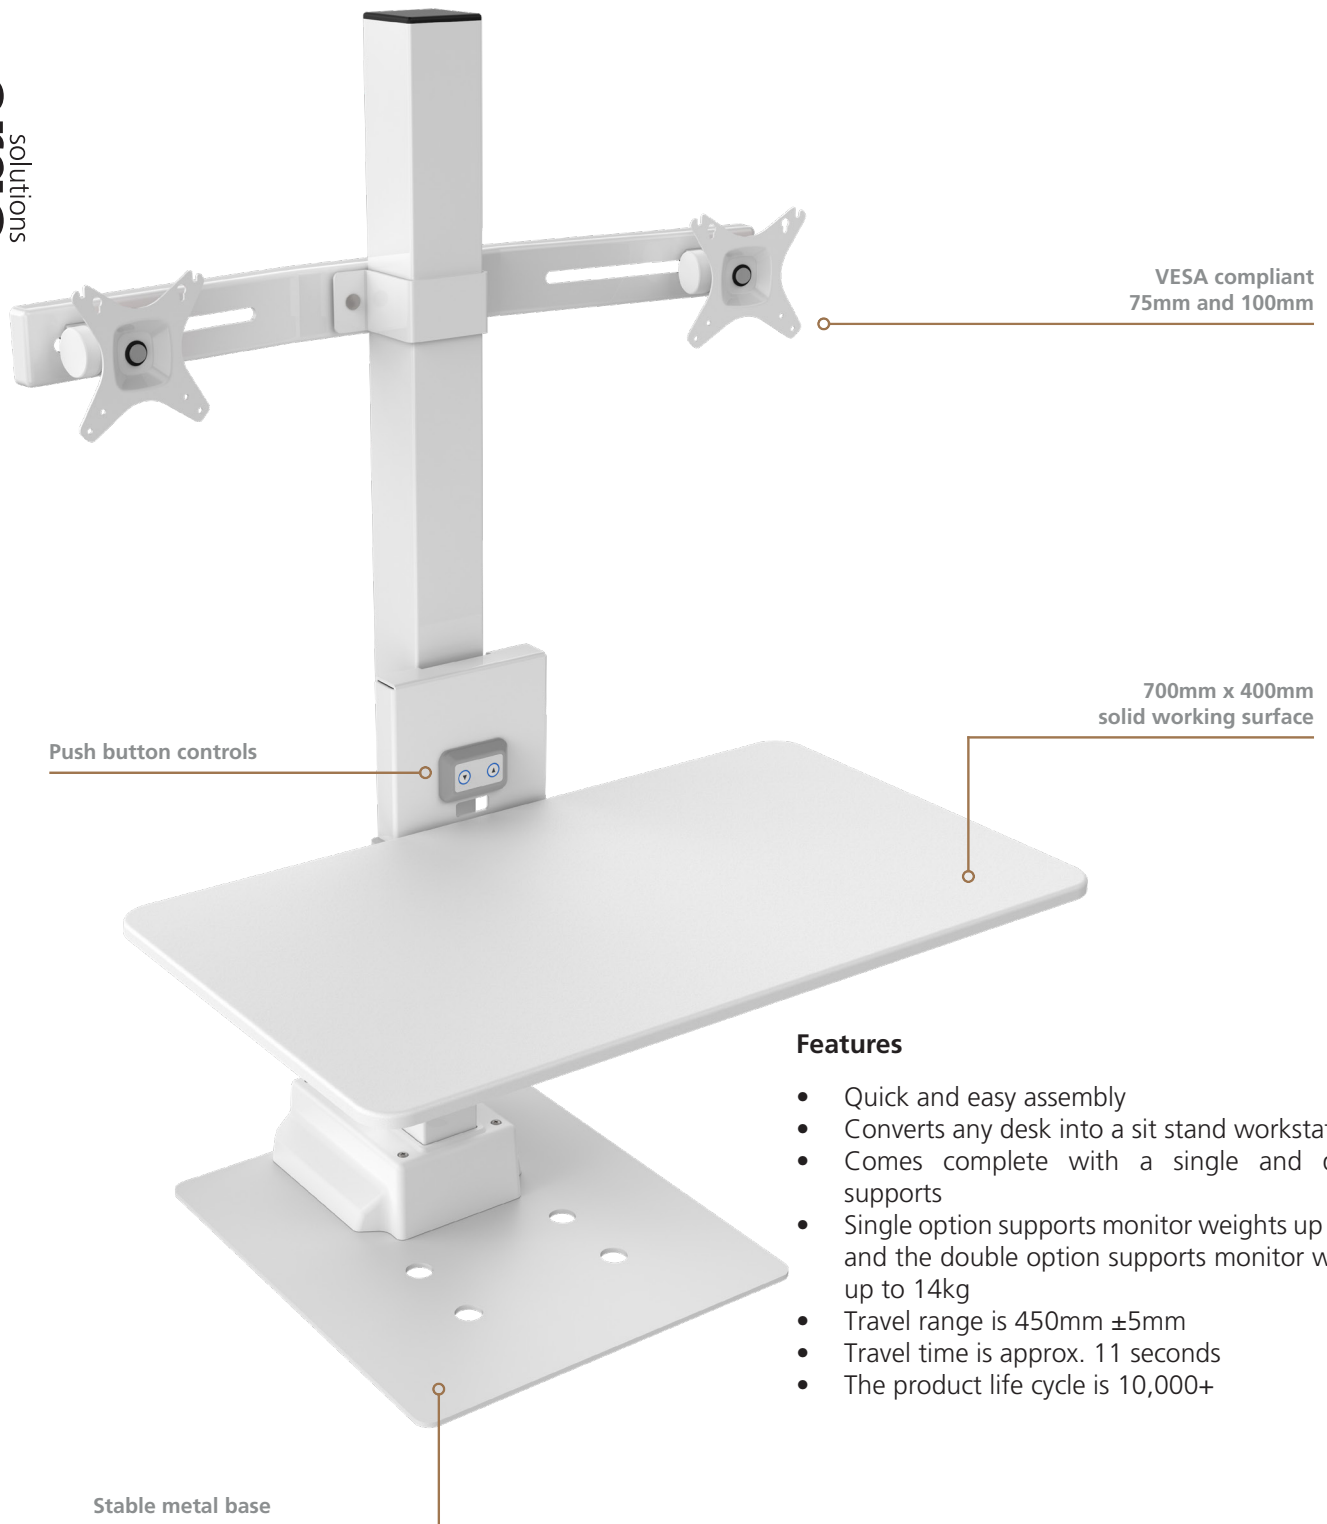

Active Electric Sit Stand Workstation

Active™ is our an electric sit stand workstation which has been designed to instantly convert most desks into a sit stand workspace. The product is quick and easy to assemble and provides a generous working surface that can be raised and lowered at the touch of a button.

ergo
solutions

Features

- Quick and easy assembly
- Converts any desk into a sit stand workstation
- Comes complete with a single and double supports
- Single option supports monitor weights up to 7kg and the double option supports monitor weights up to 14kg
- Travel range is 450mm \pm 5mm
- Travel time is approx. 11 seconds
- The product life cycle is 10,000+

Dimensions

Code	Colour	Description
55E007	White	Active Single and Double Electric Sit Stand Workstation